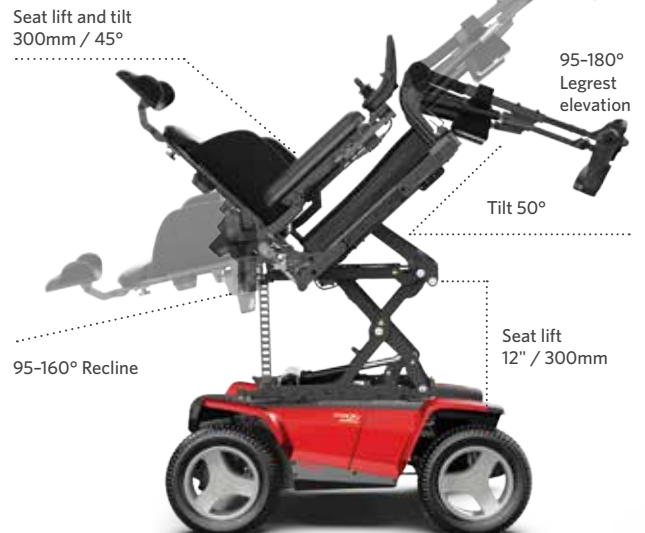

STANDARD POWER FUNCTIONS