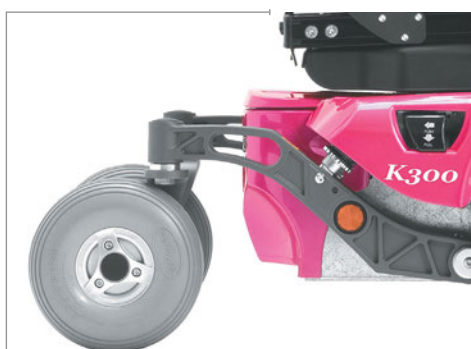

permobil

Contact us
to arrange a demo

**ASTRIS
PME**

astris-pme.com.au
1300 131 884

Ready Set
Roll!

K300
PS Jr.

Powerful Suspension

Provides a smoother ride, even over rough terrain, to help you handle the adventures ahead.

Highly Configurable

Allows you to maintain proper positioning as you grow.

Multi-Motion Armrest

Perfectly positioned armrest with unique rotation and flip back movements that allow for easier transfers.

Colour Options

Titan Blue

Extreme Yellow

Vintage Wine

Crystal Blue

Specifications

Maximum User Weight	75 kg
Maximum Speed	8 km/h or 10 km/h
Range	25 km
Base Width	24"
Base Length	40"
Minimum Turning Radius	25"
Ground Clearance	3"
Recommended Battery Type	Group 34
Weight Including Batteries	123.3 kg
Drive Electronics	90A R-Net
Maximum Slope	10° up, 6° down ¹
Seat-to-Floor Height	16.5" (elevator) 16.5", 17.25", 18" (seat tube)

Optional Seat Elevator	8"
Tilt Options	0° – 45° (power) 0° – 45° (manual)
Manual Recline	85° – 120°
Legrest Elevation	70° (swing-away) 90° – 150° (center mount elevating)
Backrest Height	16.5" – 22.5"
Seat Depth	10" – 18"
Seat Width	11" – 16"
Armrest Pad Lengths	10", 13"